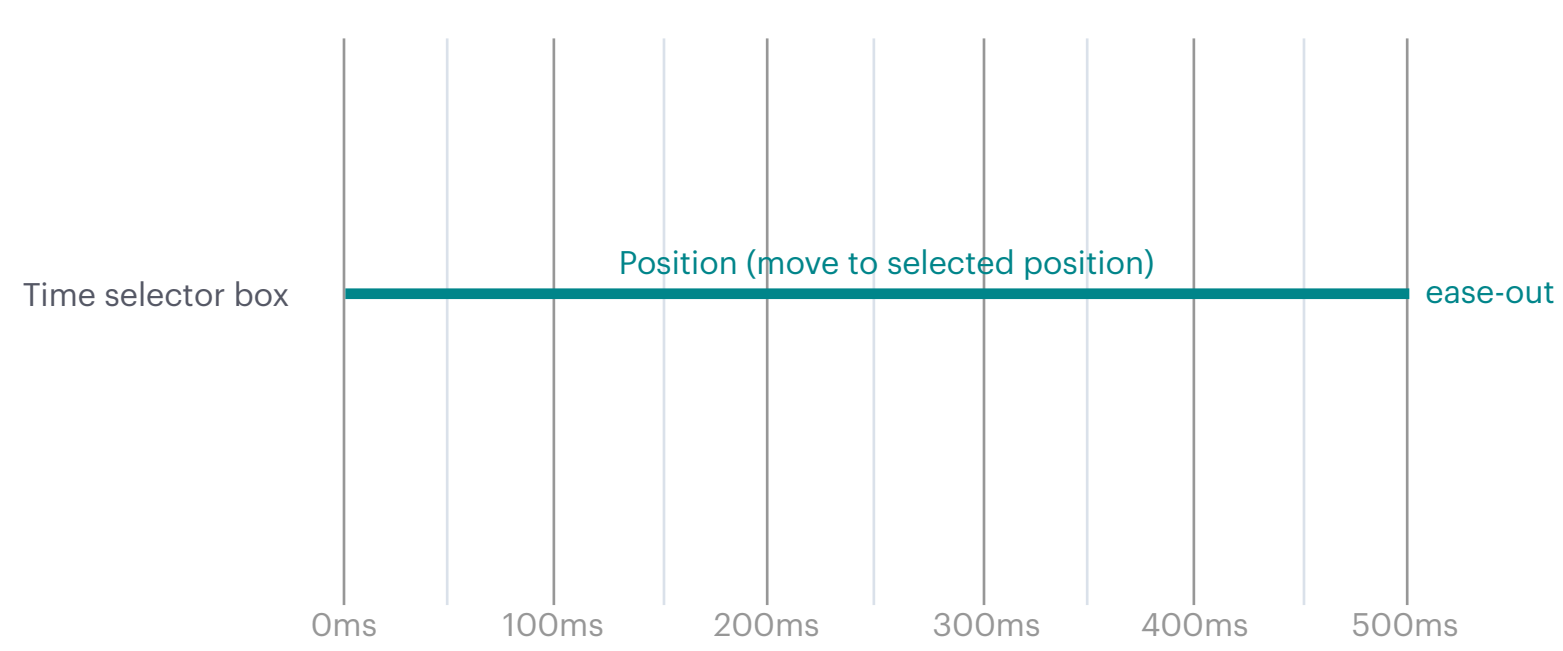

Cases: Selected time shift, granularity change

Selected time shift

On Selection (Ideal - Travel distance <= 1/2 width of viewport)

On Selection (Ideal - Travel distance > 1/2 width of viewport OR outside of viewport)

On Selection (Alternative)

Granularity change

On Selection

Ex. Quaters to Months

On Selection (Labels change, year -> other granularity)

On Selection (Labels change, other granularity -> year)