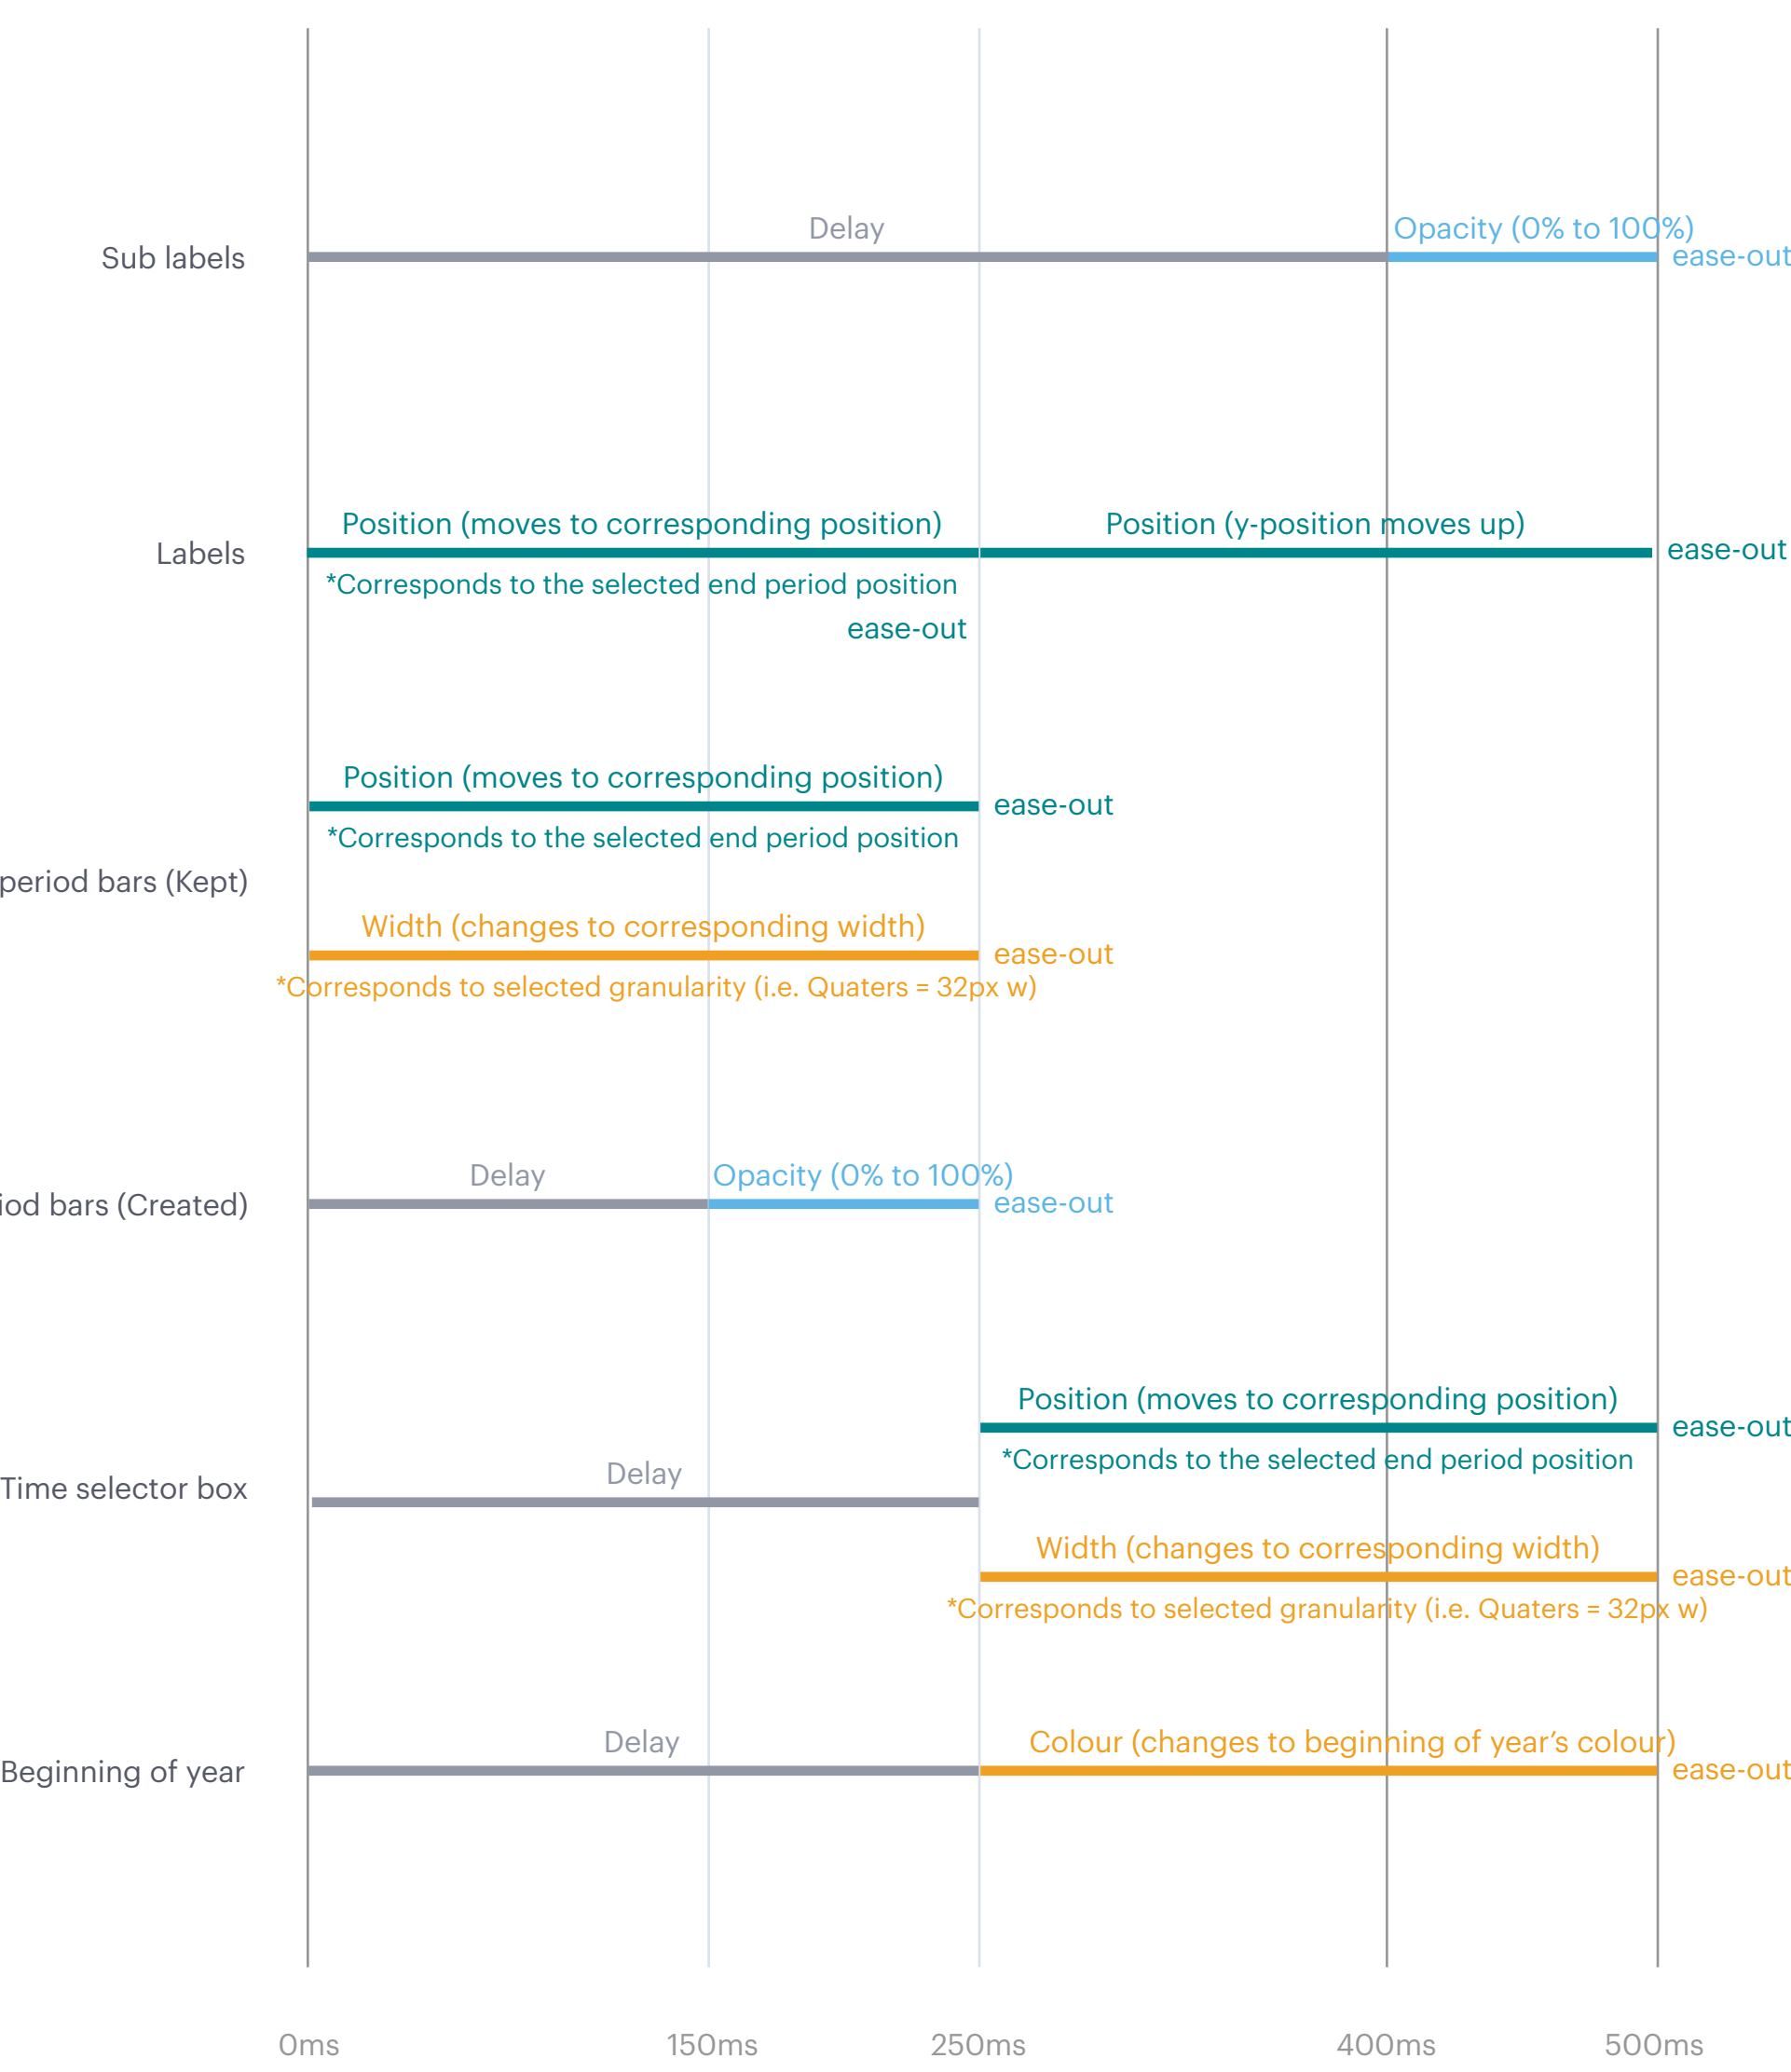

Cases: Selected time shift, granularity change

Selected time shift

On Selection (Ideal - Travel distance <= 1/2 width of viewport)

On Selection (Ideal - Travel distance > 1/2 width of viewport OR outside of viewport)

On Selection (Alternative)

Granularity change

On Selection

Ex. Quaters to Months

On Selection (Labels change, year -> other granularity)

On Selection (Labels change, other granularity -> year)