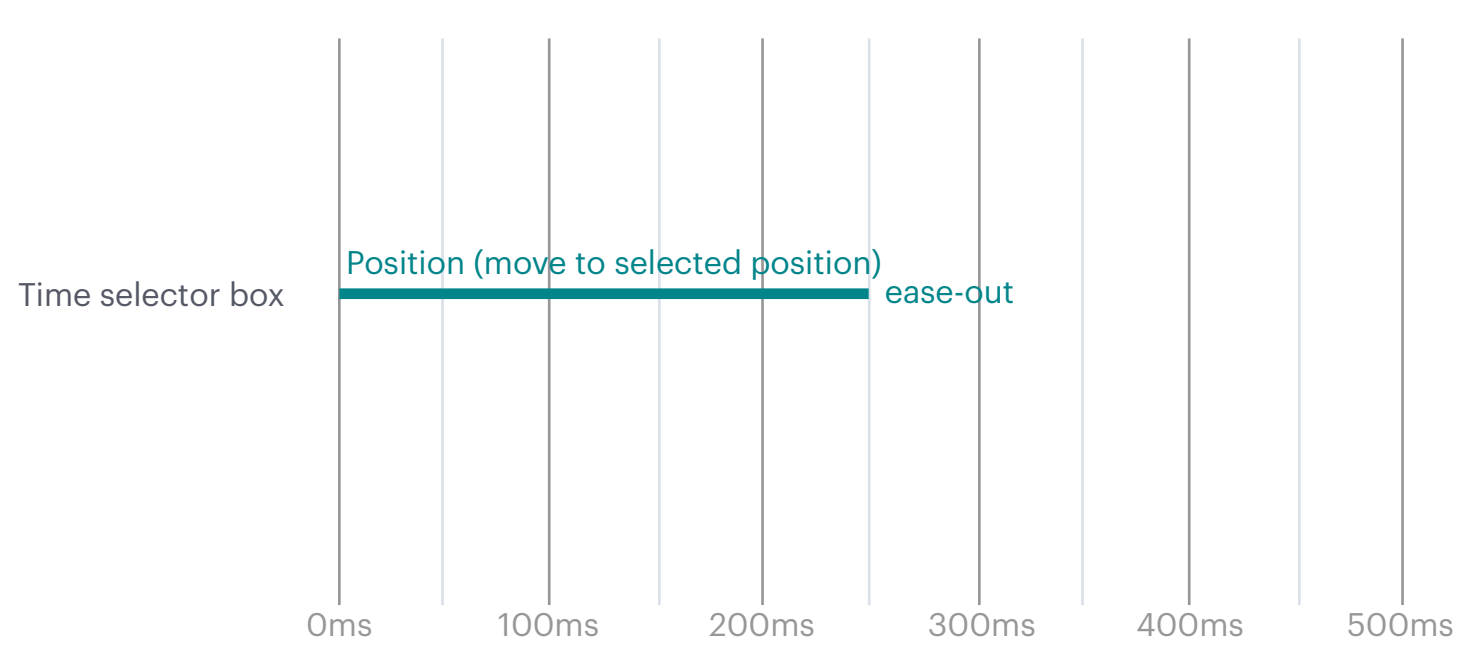

Cases: Selected time shift, granularity change

Selected time shift

On Selection (Ideal - Travel distance <= 1/2 width of viewport)

On Selection (Ideal - Travel distance > 1/2 width of viewport OR outside of viewport)

On Selection (Alternative)

Granularity change

On Selection

Ex. Quaters to Months

On Selection (Labels change, year -> other granularity)

On Selection (Labels change, other granularity -> year)