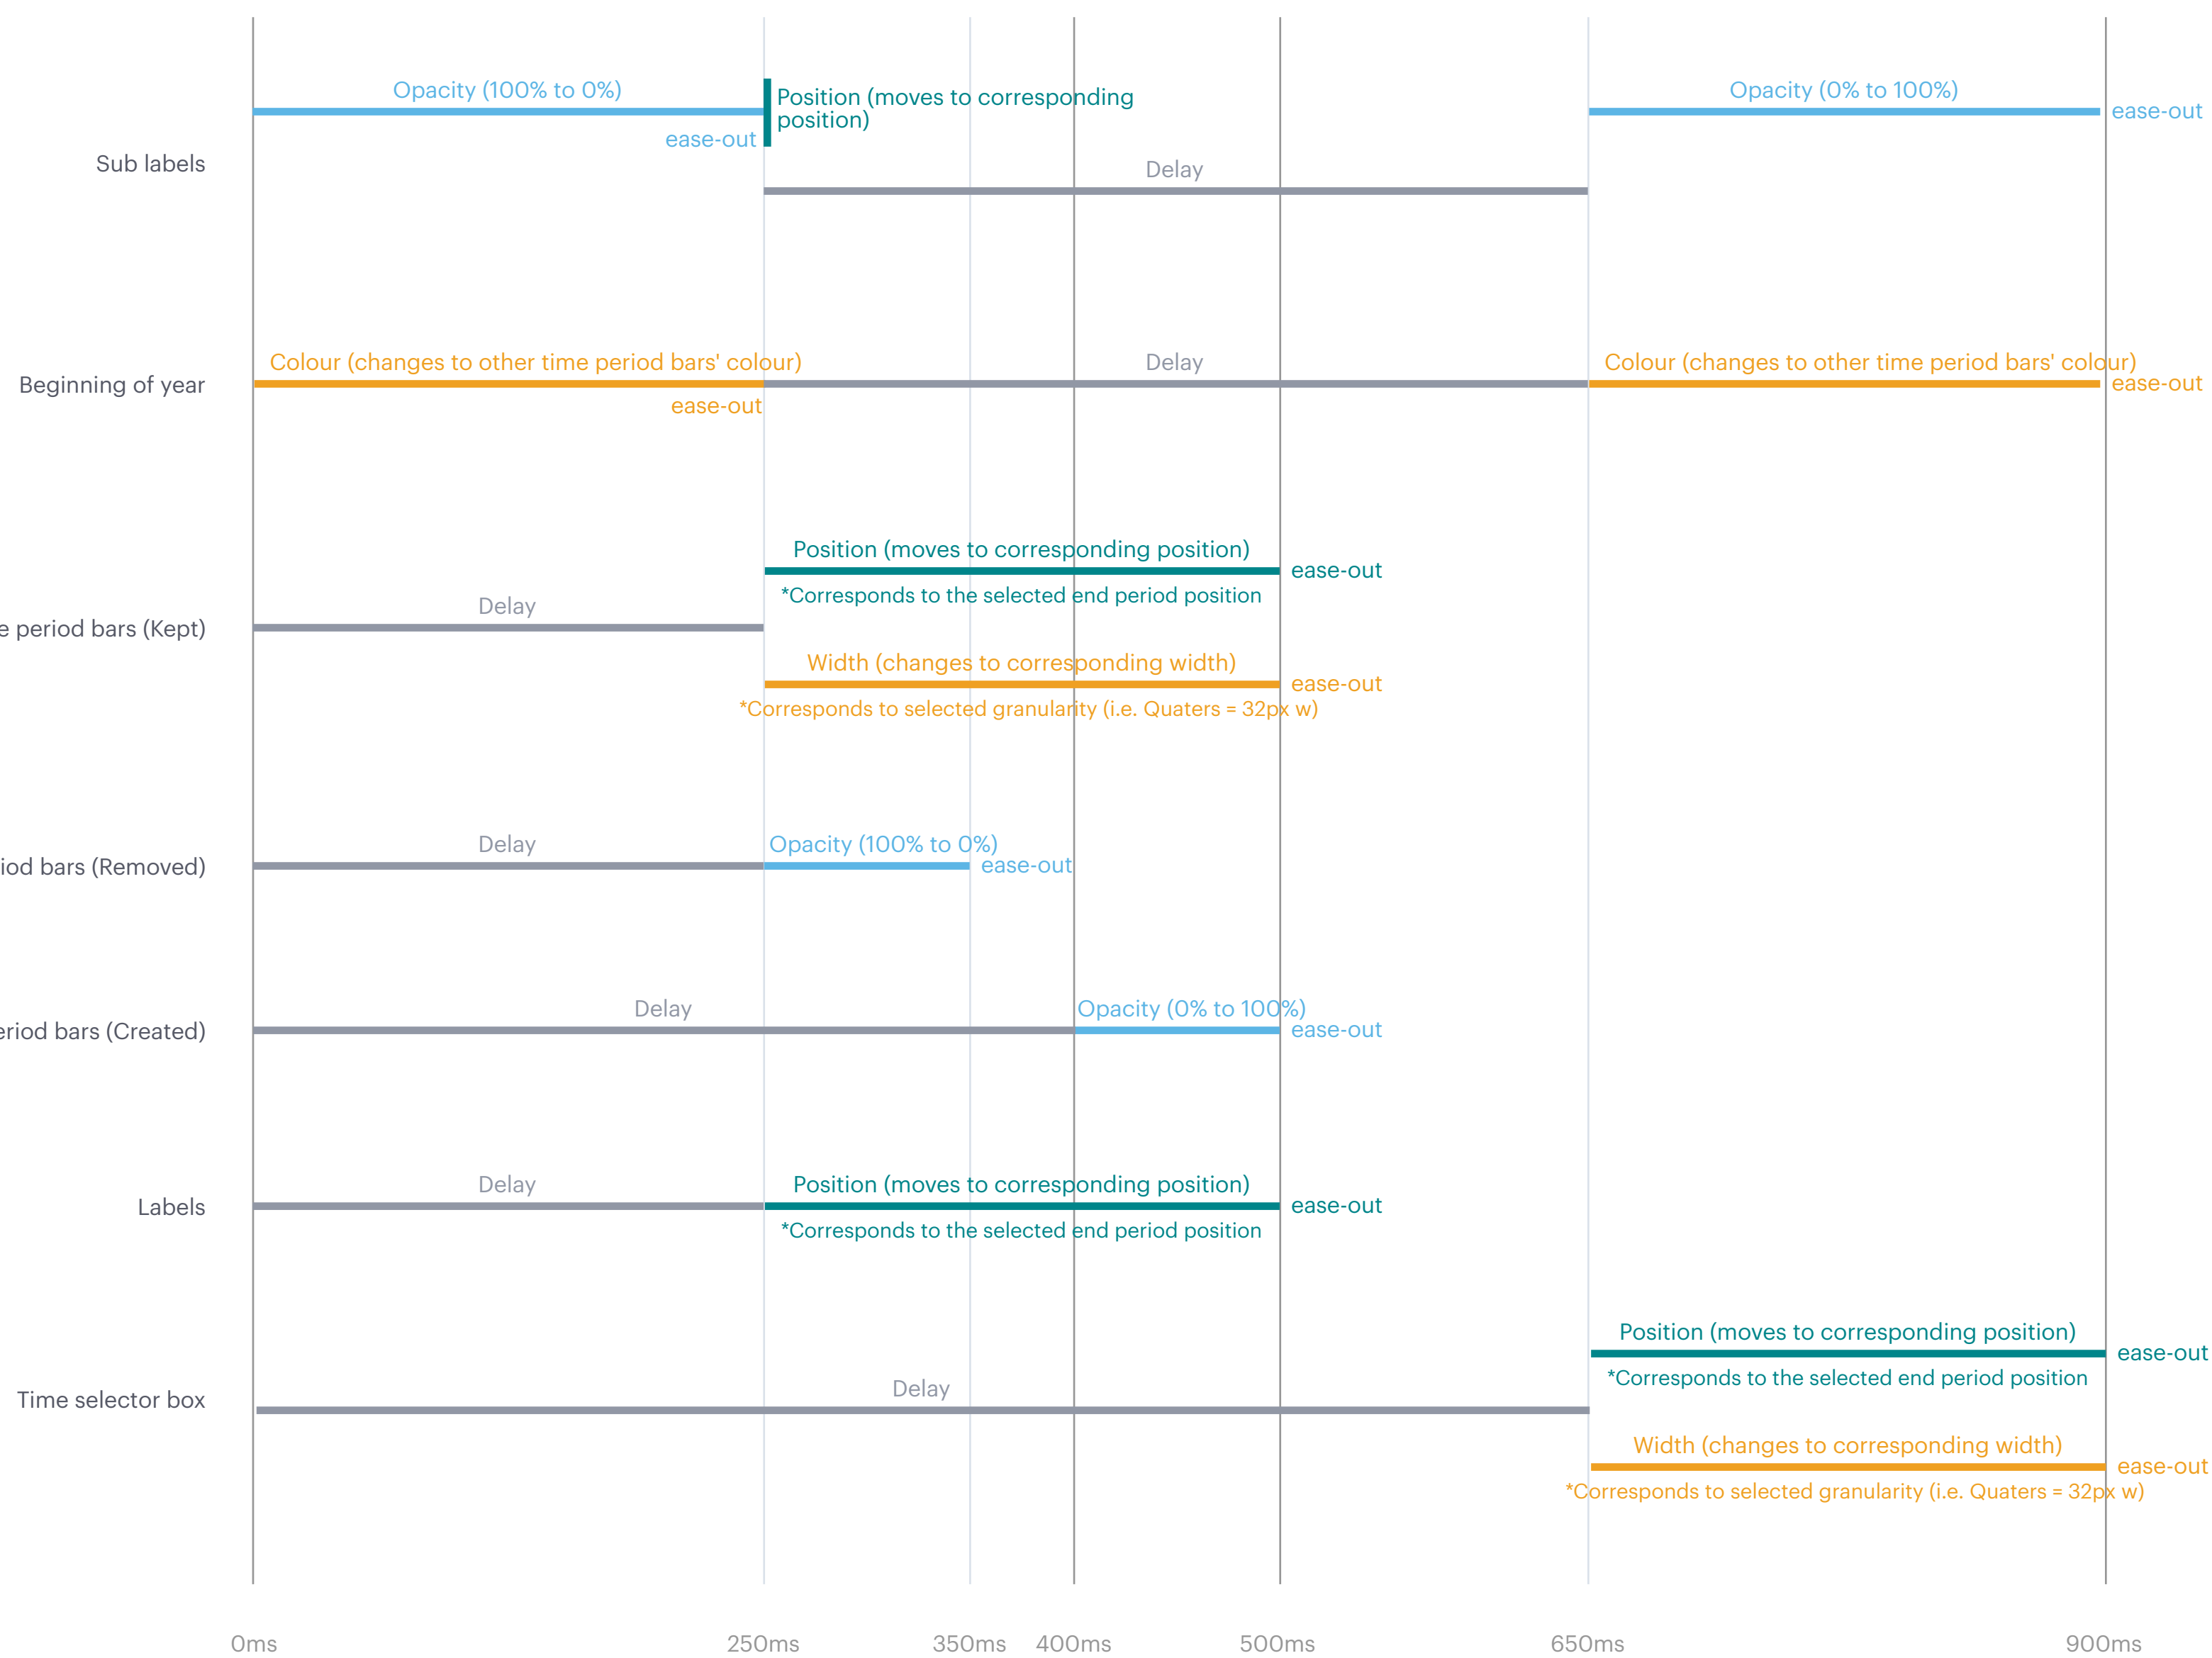

Cases: Selected time shift, granularity change

Selected time shift

On Selection (Ideal - Travel distance <= 1/2 width of viewport)

On Selection (Ideal - Travel distance > 1/2 width of viewport OR outside of viewport)

On Selection (Alternative)

Granularity change

On Selection

Ex. Quaters to Months

On Selection (Labels change, year -> other granularity)

On Selection (Labels change, other granularity -> year)