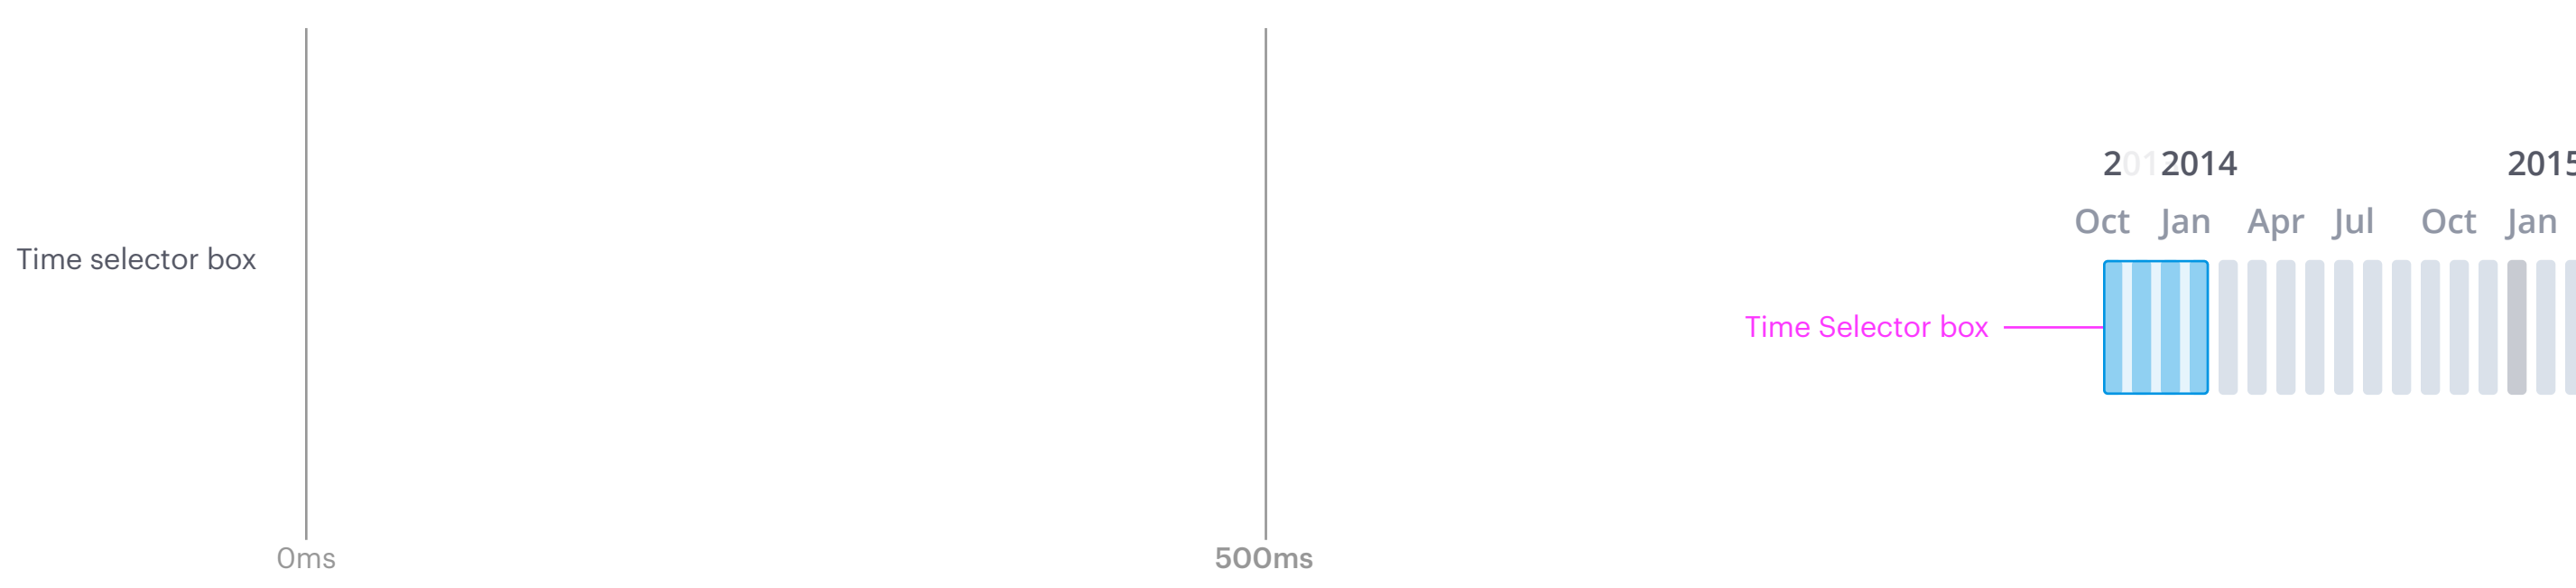

Cases: Selected time shift, granularity change

Selected time shift

On Selection (Ideal - Travel distance <= 1/2 width of viewport)

On Selection (Ideal - Travel distance > 1/2 width of viewport OR outside of viewport)

On Selection (Alternative)

Granularity change

On Selection

Ex. Quaters to Months

On Selection (Labels change, year -> other granularity)

On Selection (Labels change, other granularity -> year)