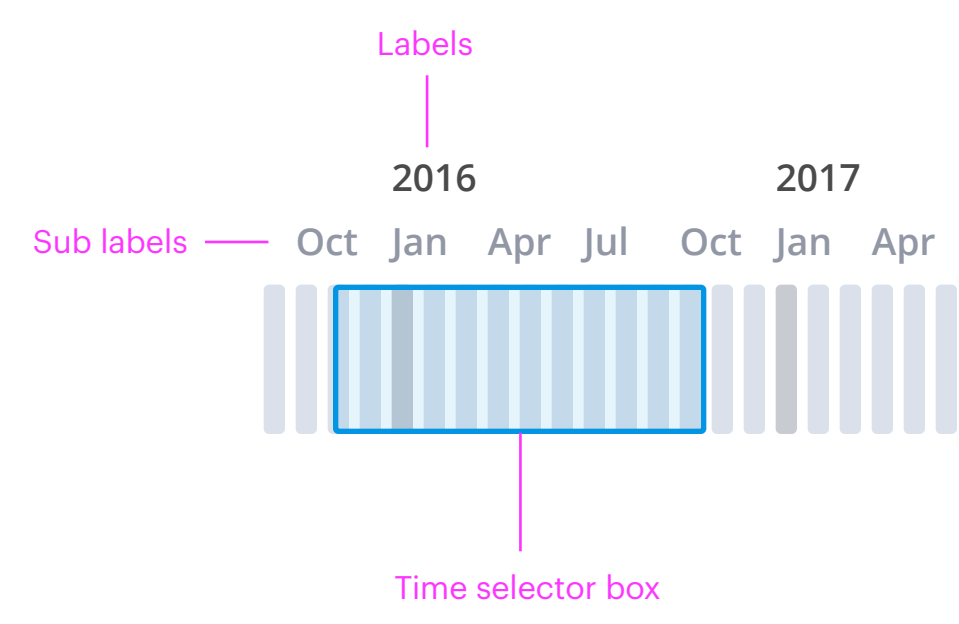

Cases: Selected time shift, granularity change

Selected time shift

On Selection (Ideal - Travel distance <= 1/2 width of viewport)

On Selection (Ideal - Travel distance > 1/2 width of viewport OR outside of viewport)

On Selection (Alternative)

Granularity change

On Selection

Ex. Quaters to Months

On Selection (Labels change, year -> other granularity)

On Selection (Labels change, other granularity -> year)